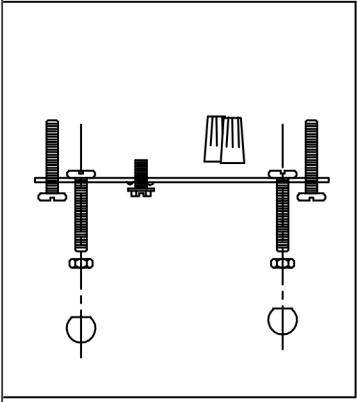

# INNOVATIONS LIGHTING

CANOPY

200C

INNOVATIONS LIGHTING  
DESIGN COPYRIGHT - 02/22/2017  
ALL RIGHTS RESERVED AND MAY  
NOT BE DUPLICATED WITHOUT OUR  
WRITTEN PERMISSION