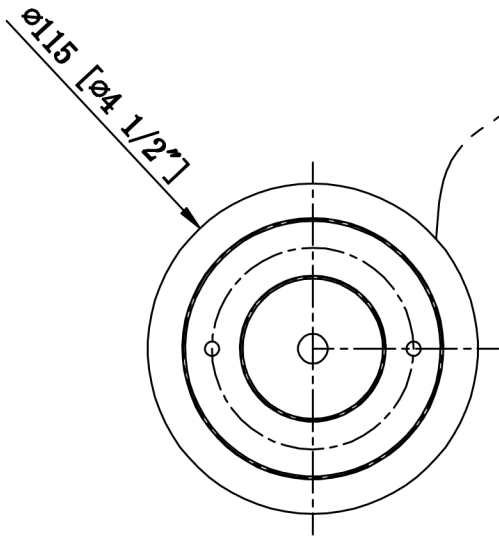

# INNOVATIONS LIGHTING

CANOPY

200C

INNOVATIONS LIGHTING  
DESIGN COPYRIGHT - 02/22/2017  
ALL RIGHTS RESERVED AND MAY  
NOT BE DUPLICATED WITHOUT OUR  
WRITTEN PERMISSION