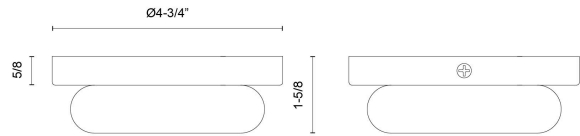

Finish
BK/CL - Black/Clear Glass
BK/FR - Black/Frosted Glass
CH/CL - Chrome/Clear Glass
CH/FR - Chrome/Frosted Glass
MRB/CL - Metallic Brass/Clear Glass
MRB/FR - Metallic Brass/Frosted Glass

SPECIFICATION DETAILS

Fixture Dimensions	D4-3/4" x E1-5/8"
Canopy Dimensions	D4-3/4" x E5/8"
Location	Dry
Dimming Range	100% - 10%
Illumination Direction	Omni-directional
Light Source/Life	LED (50,000 hours) 90CRI
Material	Aluminum, Glass
Mounting Direction	Wall Mount all orientation
Height from Center	2-3/8"
Shade Details	Clear Glass Shade (BK/CL) Frosted Glass Shade (BK/FR) Clear Glass Shade (CH/CL) Frosted Glass Shade (CH/FR) Clear Glass Shade (MRB/CL) Frosted Glass Shade (MRB/FR)
Compliance	ADA Certified: Yes ETL Certified: Yes CEC Title 24: Yes