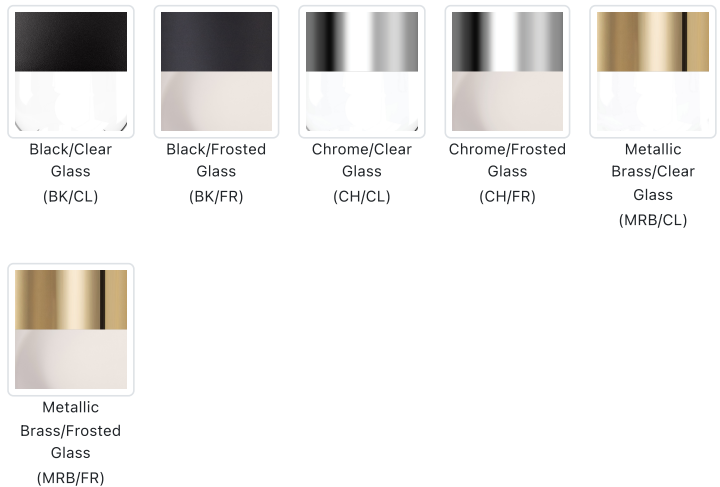

FINISHES

* For custom options, contact customer service.

* For warranty information, please visit www.kuzcolighting.com/warranty

WWW.KUZCOLIGHTING.COM

USA: 3035 E. LONE MOUNTAIN ROAD - LAS VEGAS, NV 89081

CANADA: 19054 28TH AVENUE - SURREY, BC V3Z 6M3