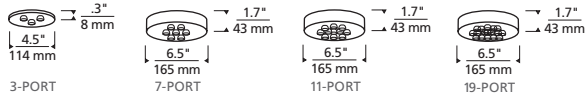

1-LIGHT PENDANT

LOCUS ACCESSORY

3-LIGHT CHANDELIER

7-LIGHT CHANDELIER

11-LIGHT CHANDELIER