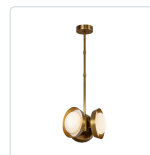

ALONSO PD320313-UNV

FIXTURE DIMENSIONS	D12-5/8" x H8-1/2"
LIGHT SOURCE	LED with DC Driver
WATTAGE	13W
TOTAL LUMENS	960lm
DELIVERED LUMENS	UB-320lm*; UBAR-470lm*; VB-320lm*; VBAR-470lm*;
VOLTAGE	120-277V
COLOR TEMPERATURE	3000K
CRI (RA)	90CRI
DIMMABLE	Yes, TRIAC/ELV Dimmer (Not Included)
GLASS DETAILS	Opal Glass
MATERIAL	Steel + Alabaster
SHADE DETAILS	Alabaster Shade; Steel Shade with Alabaster Detail;
ROD LENGTH	50" Max (3×12" + 6" + 4" + 4x1")
WIRE LENGTH	144"
MINIMUM HANG HEIGHT	15"
SLOPED CEILING ADAPTABLE	Yes, Up to 45 Degrees
CEC TITLE 24 JA8	Yes, JA8-2022
ILLUMINATION DIRECTION	Omni-directional
LOCATION	Dry
CANOPY DIMENSIONS	D5-1/8" x H1-1/2"
PAINT FINISH	UB01; VB01;

[D - Diameter, L - Length, W - Width, H - Height, E - Extension]

AVAILABLE FINISHES:

PD320313VB-UNV
Vintage Brass

PD320313VBAR-UNV
Vintage Brass/Alabaster

PD320313UB-UNV
Urban Bronze

PD320313UBAR-UNV
Urban Bronze/Alabaster