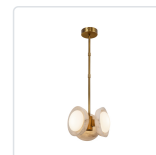

ALONSO PD320313-UNV

FIXTURE DIMENSIONS	D12-5/8" x H8-1/2"
LIGHT SOURCE	LED with DC Driver
WATTAGE	13W
TOTAL LUMENS	960lm
DELIVERED LUMENS	UB-320lm*; UBAR-470lm*; VB-320lm*; VBAR-470lm*;
VOLTAGE	120-277V
COLOR TEMPERATURE	3000K
CRI (RA)	90CRI
DIMMABLE	Yes, TRIAC/ELV Dimmer (Not Included)
GLASS DETAILS	Opal Glass
MATERIAL	Steel + Alabaster
SHADE DETAILS	Alabaster Shade; Steel Shade with Alabaster Detail;
ROD LENGTH	50" Max (3×12" + 6" + 4" + 4x1")
WIRE LENGTH	144"
MINIMUM HANG HEIGHT	15"
SLOPED CEILING ADAPTABLE	Yes, Up to 45 Degrees
CEC TITLE 24 JA8	Yes, JA8-2022
ILLUMINATION DIRECTION	Omni-directional
LOCATION	Dry
CANOPY DIMENSIONS	D5-1/8" x H1-1/2"
PAINT FINISH	UB01; VB01;

[D - Diameter, L - Length, W - Width, H - Height, E - Extension]

AVAILABLE FINISHES:

PD320313VB-UNV
Vintage Brass

PD320313VBAR-UNV
Vintage Brass/Alabaster

PD320313UB-UNV
Urban Bronze

PD320313UBAR-UNV
Urban Bronze/Alabaster