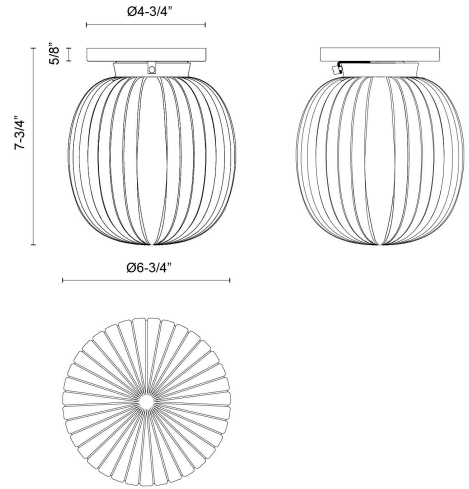

Cherise 7-in Semi-Flush Mount

Model	Bulbs (not included)	Wattage (or equivalent)
SF579107 SF579107BGGR SF579107MBGR	1 x E26	60W

Step into nostalgia with the Cherise collection, inspired by the enchanting candy shops of the 1920s. Each bonbon-shaped ribbed opal glass shade casts a soft, inviting glow while infusing your space with delightful Art Deco charm. Elevate your decor with a sweet touch of vintage style!

SPECIFICATION DETAILS

Fixture Dimensions	D6-3/4" x H7-3/4"
Canopy Dimensions	D4-3/4" x H5/8"
Location	Dry
Glass Details	Glossy Ribbed Opal Glass
Illumination Direction	Omni-directional
Light Source/Life	Socket
Material	Steel, Glass
Shade Details	Glossy Ribbed Opal Glass Shade
Compliance	UL Certified: Yes