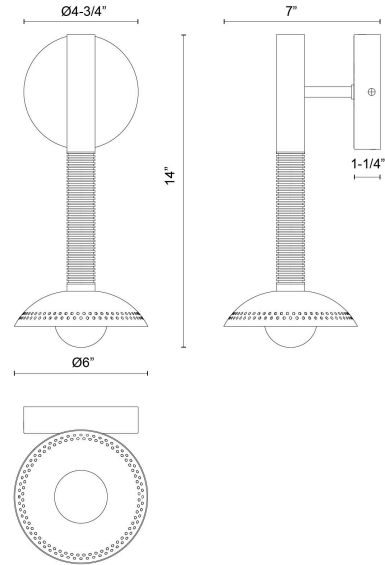

Arden 14-in Wall/Vanity Light

Model	Color Temperature	Wattage	Voltage	Total Lumens	Delivered Lumens	Dimmer Support (Optional, Not Included)
WV616114-UNV WV616114BGOP-UNV WV616114MBOP-UNV	3000K	6W	120-277V	630lm	290lm* (BGOP) 278lm (MBOP)	TRIAC/ELV

SPECIFICATION DETAILS

Fixture Dimensions	W6" x H14" x E7"
Canopy Dimensions	D4-3/4" x E1-1/4"
Location	Damp
Dimming Range	100% - 10%
Glass Details	Opal Glass
Illumination Direction	Down
Light Source/Life	LED (50,000 hours) 90CRI
Material	Aluminum, Steel, Glass
Mounting Direction	Wall Mount all orientation
Height from Center	11-1/2"
Shade Details	Steel Shade
Compliance	ETL Certified: Yes CEC Title 24: Yes