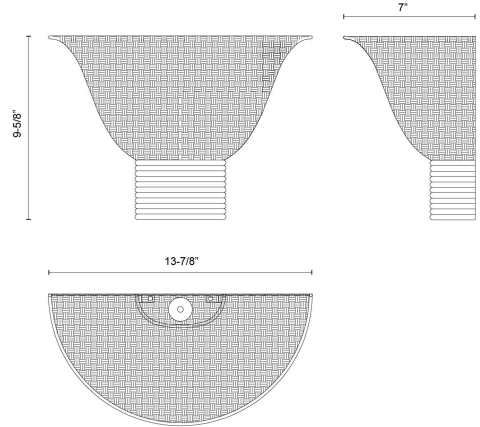

## Rancho 14-in Wall/Vanity Light

Model	Bulbs (not included)	Wattage (or equivalent)
<b>WV667014</b> WV667014BG WV667014MB	1 x E12	MAX 8W LED

The Rancho sconce is a perfect blend of natural beauty and timeless charm. It's made from beautiful natural rattan and has some cool ribbed metal accents that give it a nice texture and make it look really sophisticated. It'll work well in any interior style, from modern to traditional.

### SPECIFICATION DETAILS

Fixture Dimensions	W13-7/8" x H9-5/8" x E7"
Location	Damp
Illumination Direction	Up
Light Source/Life	Socket
Material	Aluminum, Rattan
Mounting Direction	Wall Mount Up Only
Height from Center	7-3/8"
Shade Details	Rattan Shade
Compliance	<b>UL Certified:</b> Yes