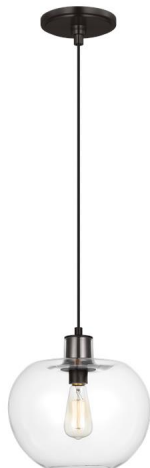

## TP1211AI: Medium Pendant

**Collection:** Mela

**UPC #:** 014817632026

**Finish:** Aged Iron (AI)

### Dimensions:

**Diameter:** 12 3/8"  
**Width:** 12 3/8"  
**Height:** 12 1/2"

**Overall Height:** 184 3/8"

**Wire:** 180" (color/Black Fabric Cord)

**Mounting Proc.:** Center Lock-Up

**Connection:** Mounted To Box

### Features:

- This product may be mounted on a sloped ceiling
- Easily converts to LED with optional replacement lamps
- Meets Title 24 energy efficiency standards
- Title 24 compliant if used with Joint Appendix (JA8) approved light bulbs listed in the California Energy Commission Appliance database.

### Material List:

1 Body - Steel - Aged Iron  
 1 Fabric Cord - Fabric - Black